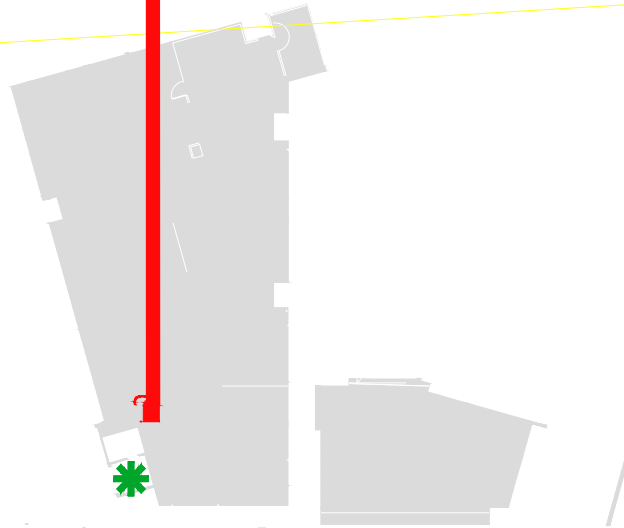

DUCKERING BUILDING, FS306

CALL 911, REPORT YOUR LOCATION, PROCEED TO THE NEAREST EXIT OR EXIT STAIRWELL AND AWAIT ASSISTANCE.

EVACUATION SITE

SYMBOL LEGEND

EMERGENCY EGRESS PATH

ELEVATOR

FIRST AID

FIRE EXTINGUISHER

EMERGENCY ASSEMBLY AREA

ALARM PULL STATION

YOU ARE HERE